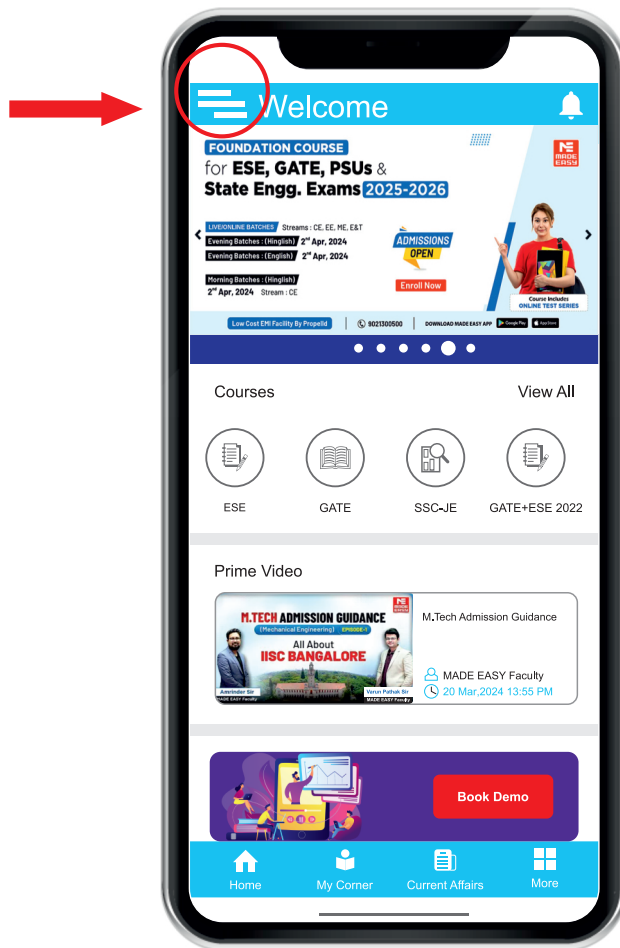

For Tech Support and General Enquiry call us at

9021300500

MADE EASY

App now available on the all three platforms

Kindly login with your user ID and password

For Tech Support and General Enquiry call us at **9021300500**