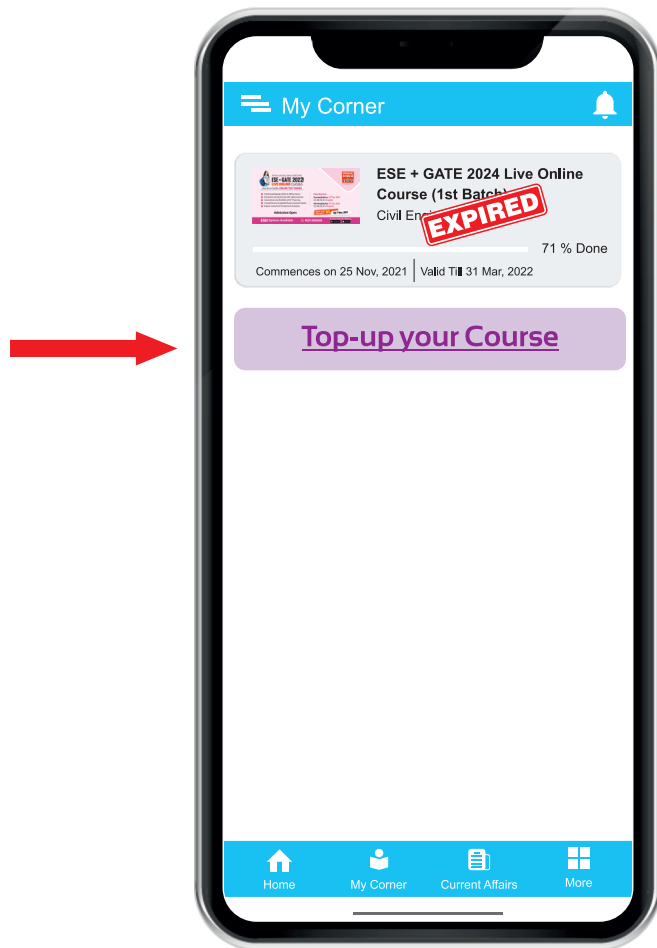

In My Corner Section
click on Your
'Top-up your Course'