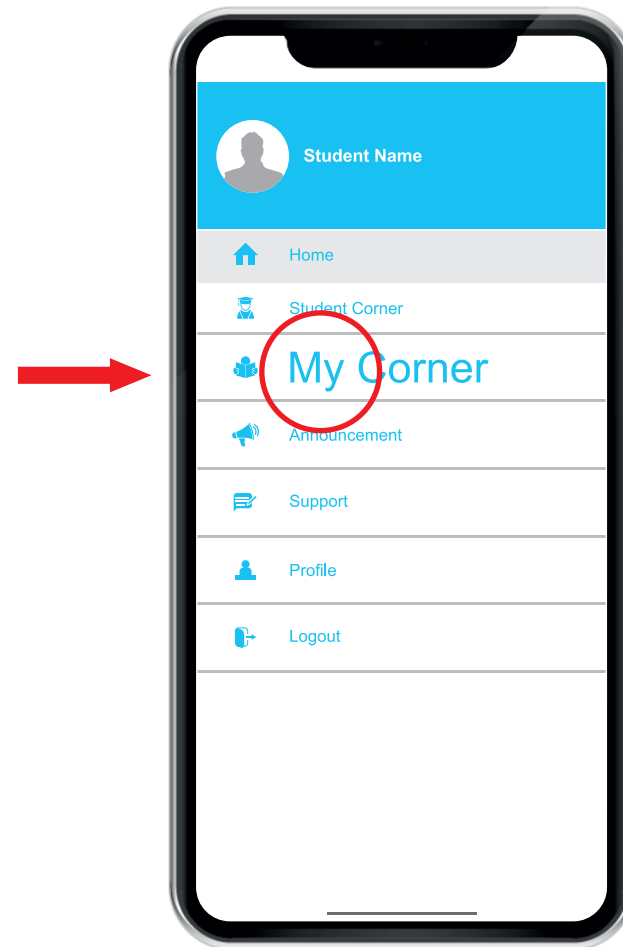

On Main Menu
kindly click on 'My Corner'

For Tech Support and General Enquiry call us at **9021300500**