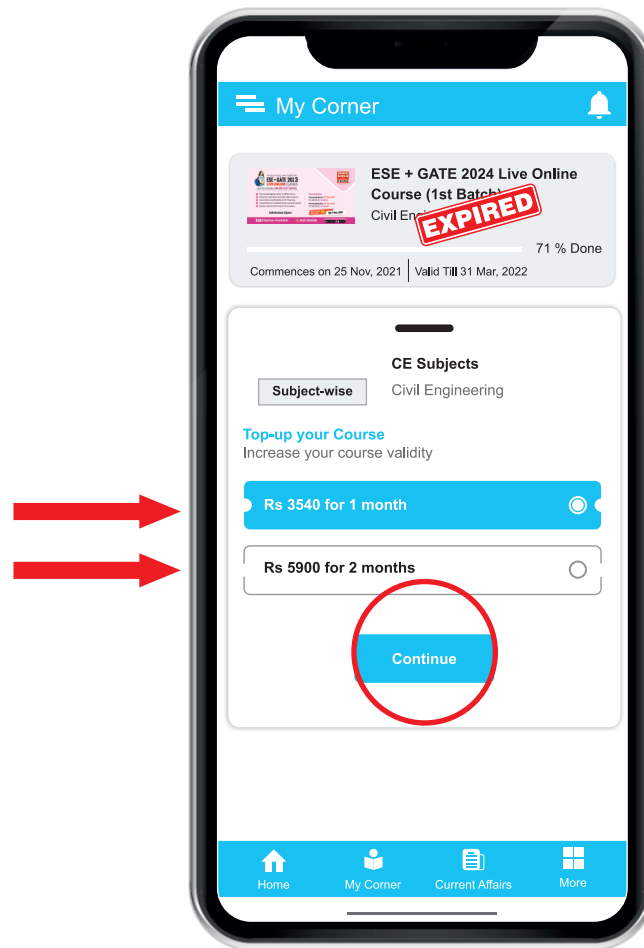

After log in on Home Page
Click on 'Nav icon' as shown
in circle

On Main Menu
kindly click on 'My Corner'

For Tech Support and General Enquiry call us at **9021300500**

In My Corner Section
click on Your
'Top-up your Course'