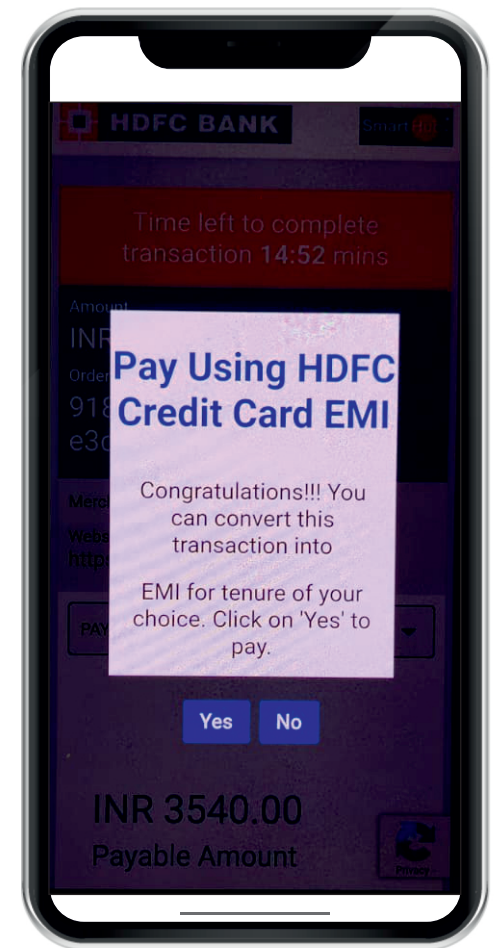

Please proceed
for payment

For Tech Support and General Enquiry call us at **9021300500**