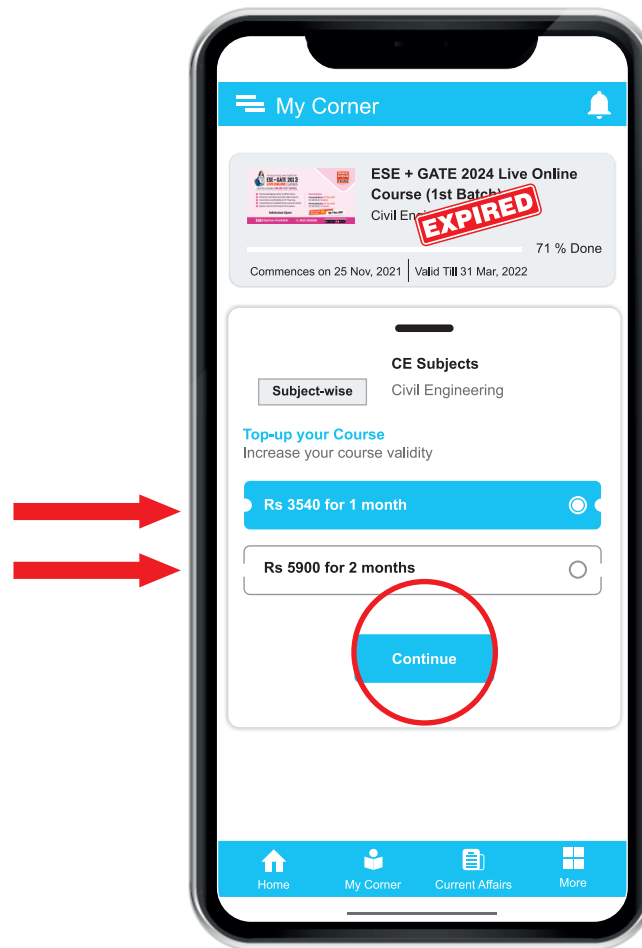

After log in on Home Page
Click on 'Nav icon' as shown
in circle

On Main Menu
kindly click on 'My Corner'

In My Corner Section
click on Your
'Top-up your Course'

Choose your plan
as per your requirement
then click on 'Continue'
Button