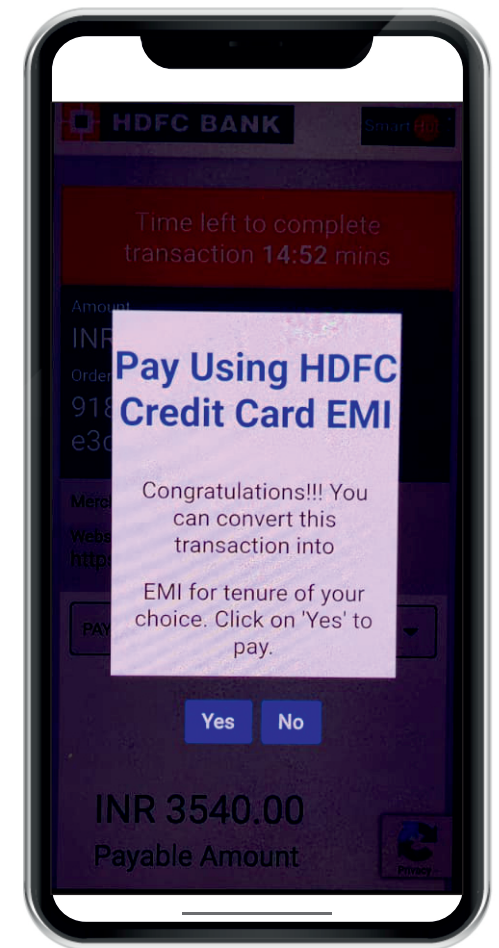

After log in on Home Page
Click on 'Nav icon' as shown
in circle

On Main Menu
kindly click on 'My Corner'

In My Corner Section
click on Your
'Top-up your Course'

Choose your plan
as per your requirement
then click on 'Continue'
Button