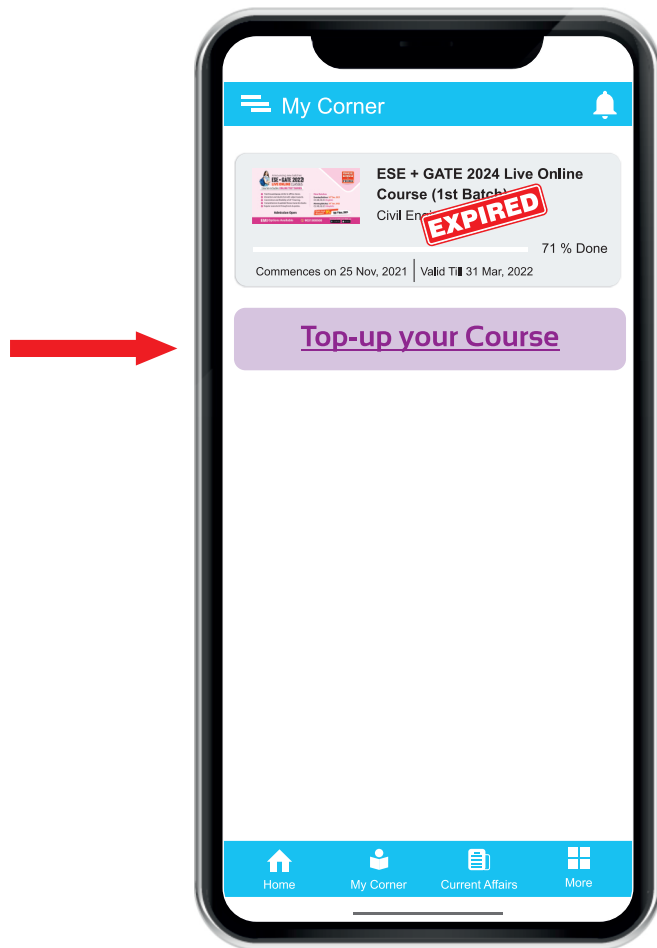

After log in on Home Page
Click on 'Nav icon' as shown
in circle

On Main Menu
kindly click on 'My Corner'

In My Corner Section
click on Your
'Top-up your Course'

Choose your plan
as per your requirement
then click on 'Continue'
Button