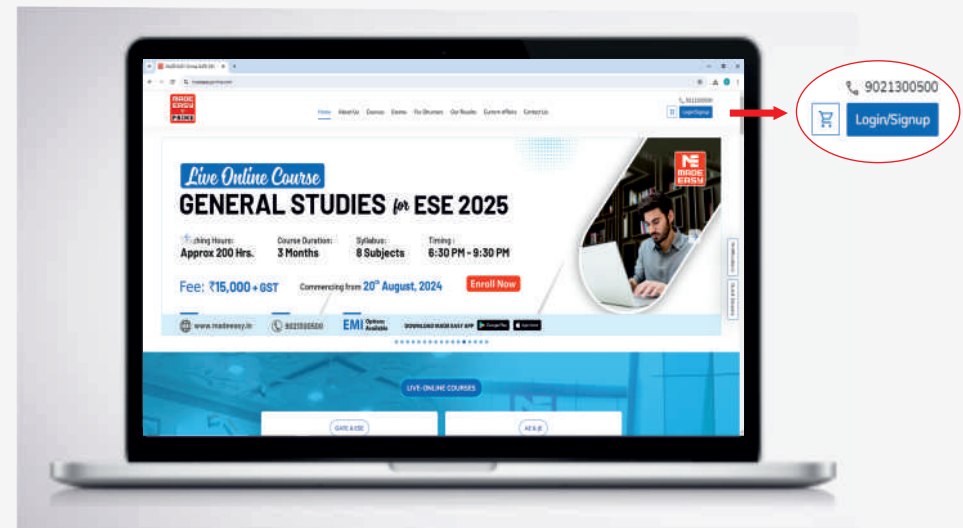

# HOW TO REGISTER FOR MADE EASY App

New user, please click on 'Sign up' Button

Please fill the details

Enter the OTP for confirmation

Kindly open  
www.madeeasyprime.com

Please click 'register' button

Please fill all the details and  
click 'CREATE ACCOUNT' button

# ENROLL OR PURCHASE ONLINE COURSE

Kindly open  
[www.madeeasyprime.com](http://www.madeeasyprime.com)

click on the 'Login/Signup' section

MADE EASY PRIME

Home About Us Courses Exams Fee Structure Our Results Current Affairs Contact Us