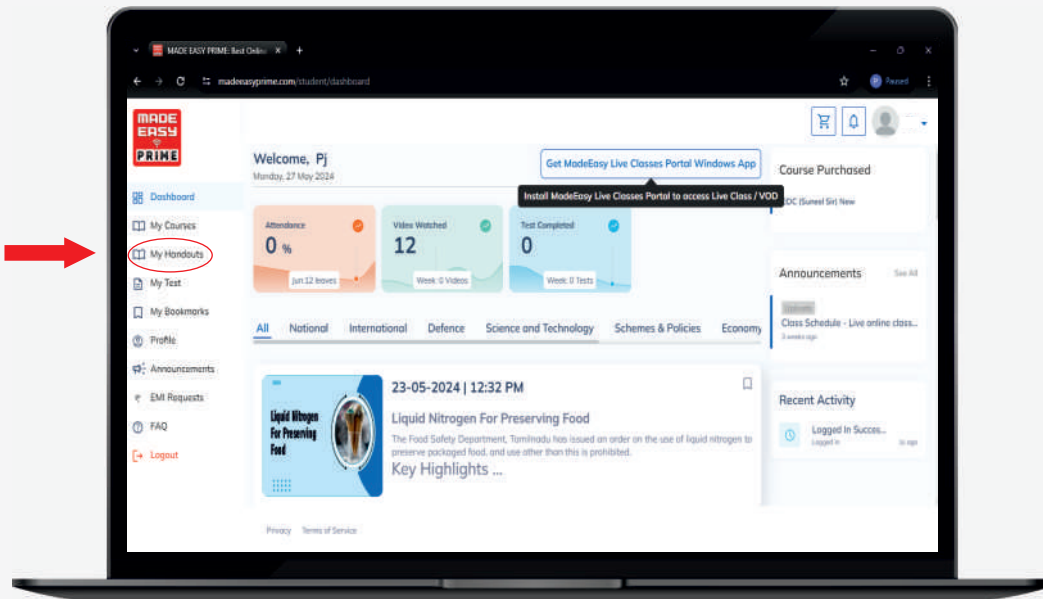

HOW TO WATCH PDF IN **LAPTOP / PC**

Click on 'My Handouts' to watch PDFs