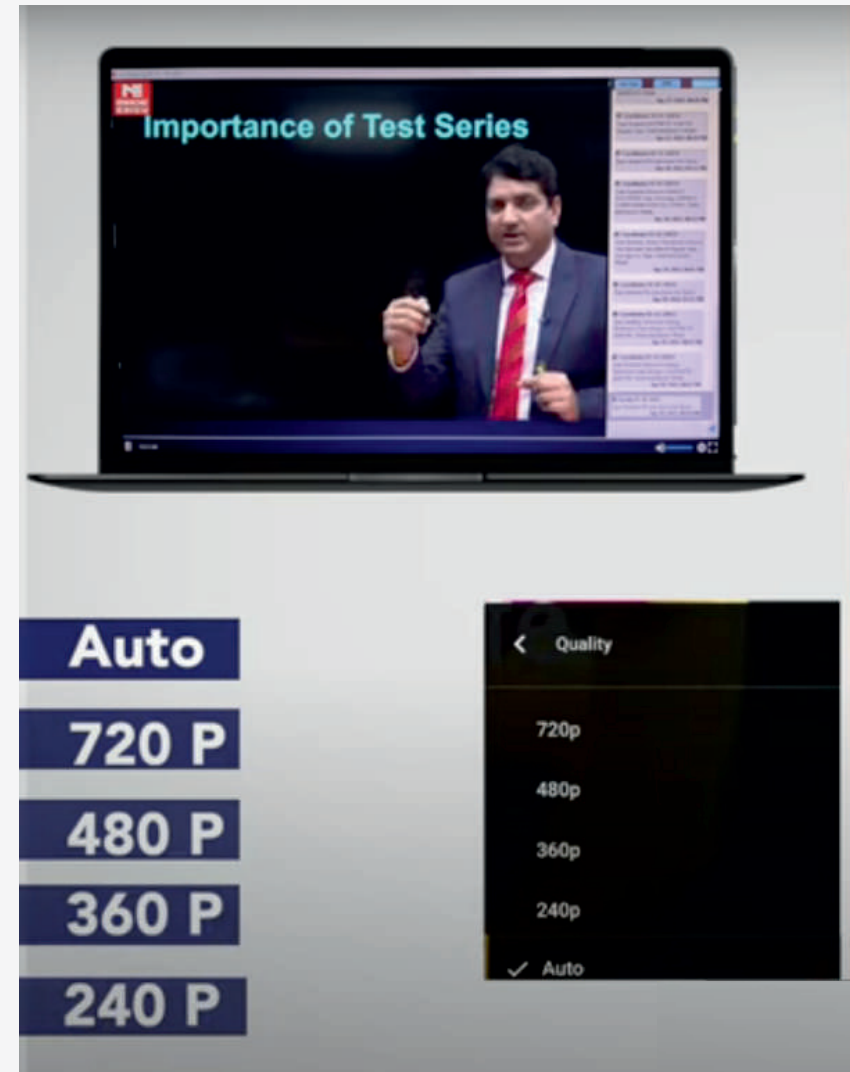

## Q6. Picture quality of videos available?

Ans. Auto, 720 P, 480 P, 360 P & 240 P

(Note: If you don't have a good internet se advise you to keep the quality on **auto mode** so that your experience remains smooth.)