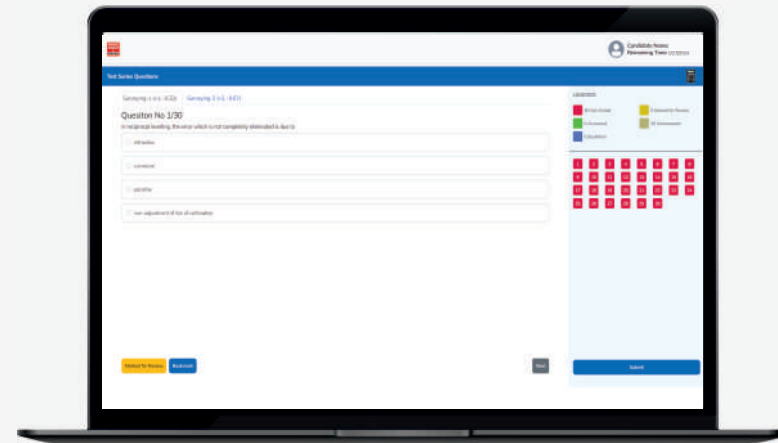

# HOW TO ATTEMPT TEST IN LAPTOP / PC

Click on 'My Test' to attempt the Test

Click on 'Stream' button

Click on 'Attempt Now' button

Click the check box then click on 'Start Tests'

Start Tests