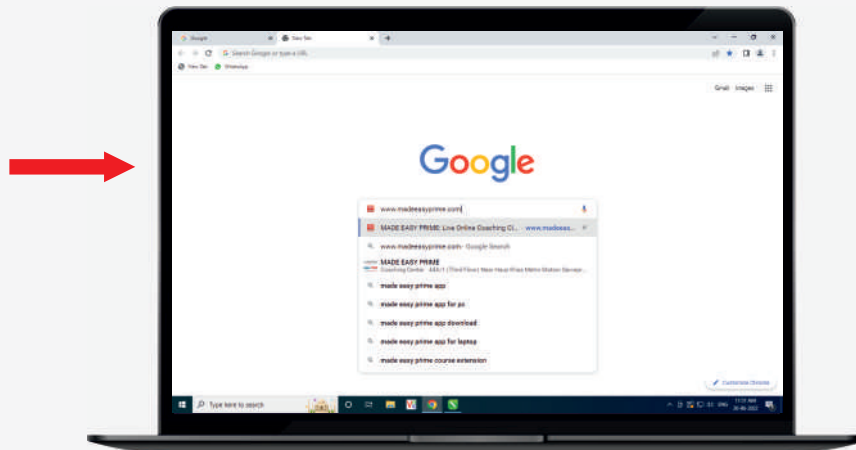

# HOW TO REGISTER FOR MADE EASY App

New user, please click on 'Sign up' Button

Please fill the details

Enter the OTP for confirmation

Kindly open  
www.madeeasyprime.com

Please click 'register' button

Please fill all the details and  
click 'CREATE ACCOUNT' button