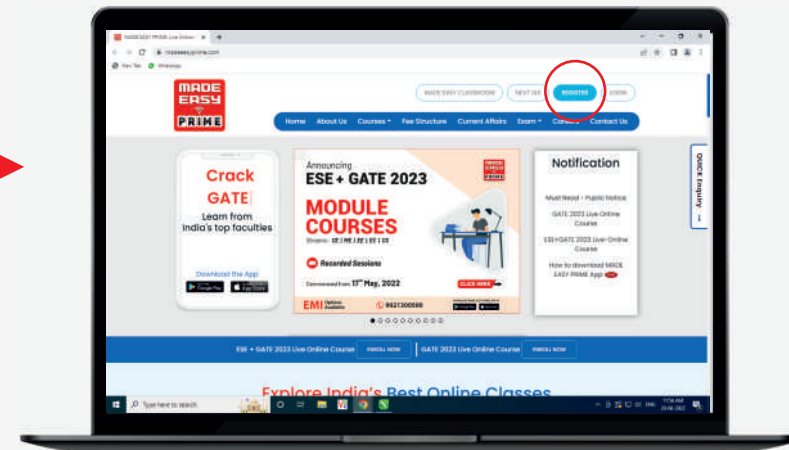

# HOW TO REGISTER FOR MADE EASY App

New user, please click on 'Sign up' Button

Please fill the details

Enter the OTP for confirmation

Kindly open  
www.madeeasyprime.com

Please click 'register' button

Please fill all the details and  
click 'CREATE ACCOUNT' button

# ENROLL OR PURCHASE ONLINE COURSE

Kindly open  
[www.madeeasyprime.com](http://www.madeeasyprime.com)

click on the 'Login/Signup' section

MADE EASY PRIME

Home About Us Courses Exams Fee Structure Our Results Current Affairs Contact Us