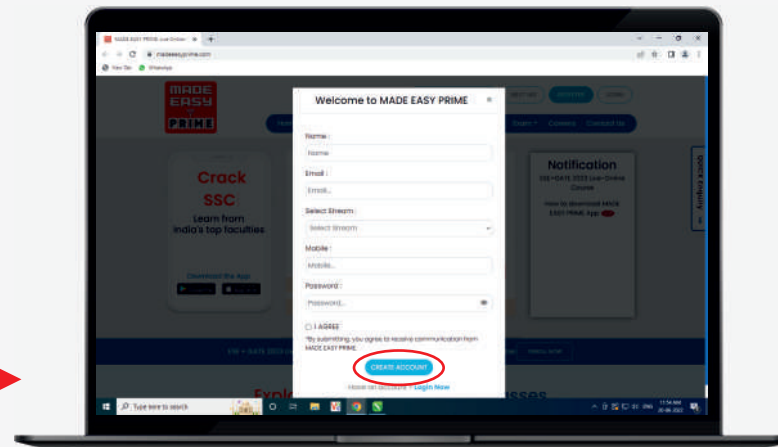

# HOW TO REGISTER FOR MADE EASY App

New user, please click on 'Sign up' Button

Please fill the details

Enter the OTP for confirmation

Kindly open  
www.madeeasyprime.com

Please click 'register' button

Please fill all the details and  
click 'CREATE ACCOUNT' button

# ENROLL OR PURCHASE ONLINE COURSE

Kindly open  
[www.madeeasyprime.com](http://www.madeeasyprime.com)

click on the 'Login/Signup' section

MADE EASY PRIME

Home About Us Courses Exams Fee Structure Our Results Current Affairs Contact Us