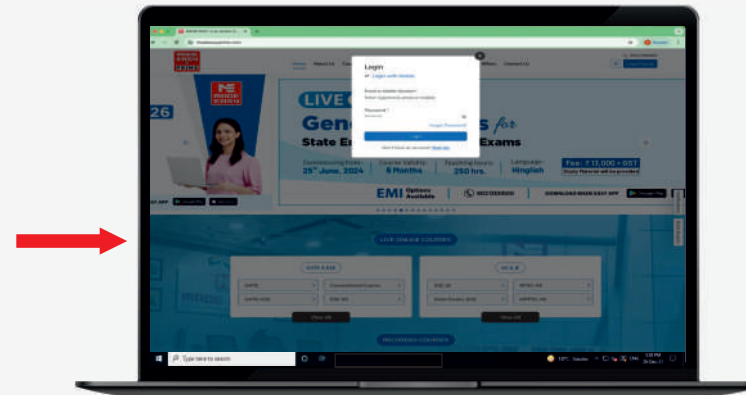

HOW TO WATCH VIDEO/PDF IN LAPTOP / PC

Enter the Email / Phone and password for your account and verify with OTP to log in to the Student Dashboard: