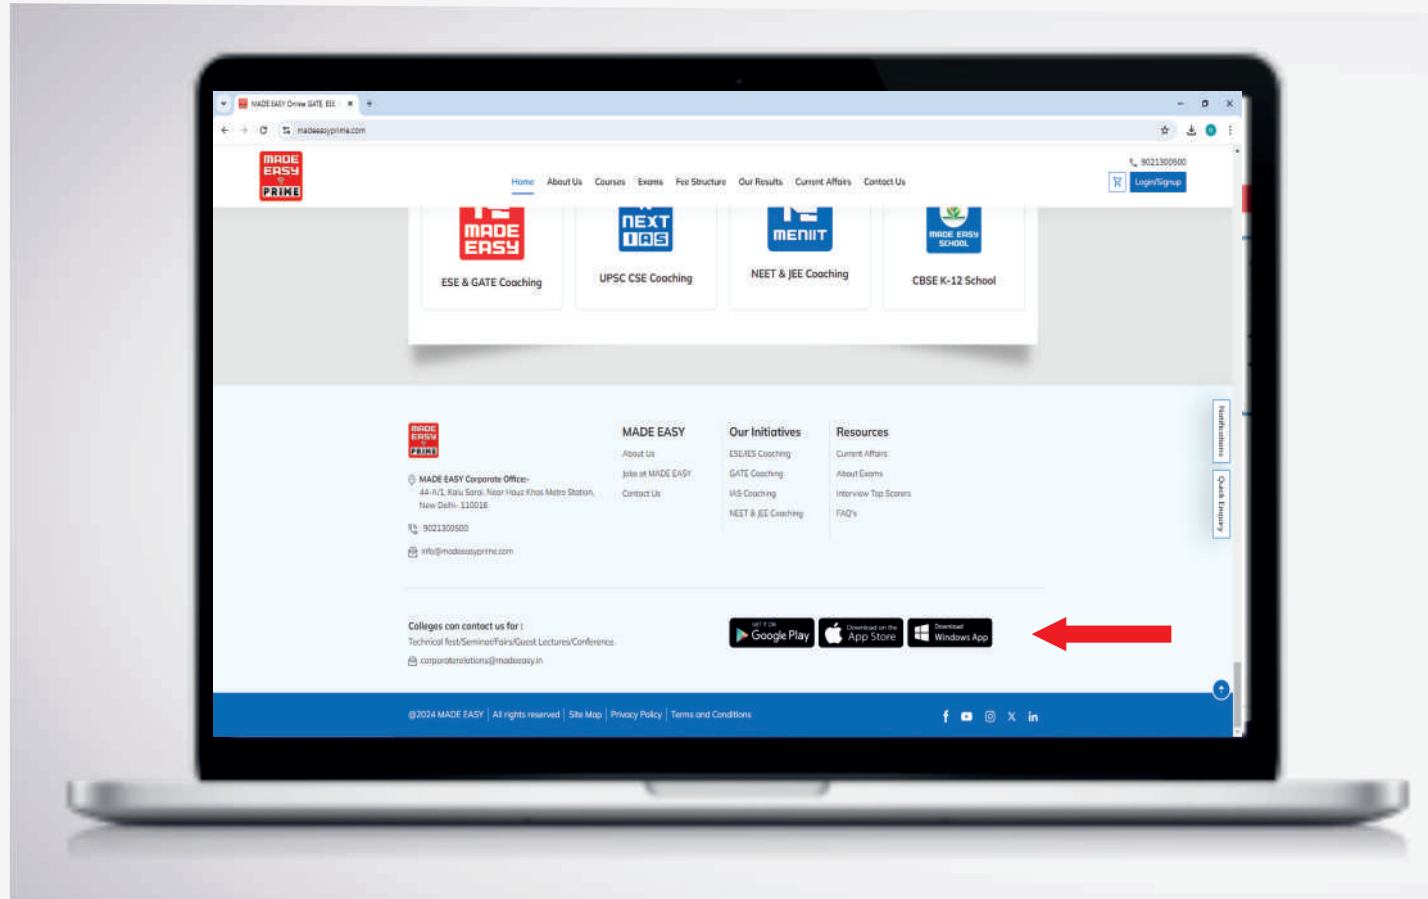

# IN ANDROID

Scan to Download  
**MADE EASY**  
Android App

- ▶ Find the Play Store icon on your Android device
- ▶ Type "MADE EASY App" on search box
- ▶ Click on "Install" button

HOW TO DOWNLOAD

# IN iOS

Scan to Download  
**MADE EASY**  
iOS App

- ▶ Find the App Store icon on your iOS device
- ▶ Type "MADE EASY App" on search box
- ▶ Click on "GET" button

open the website and scroll down to bottom