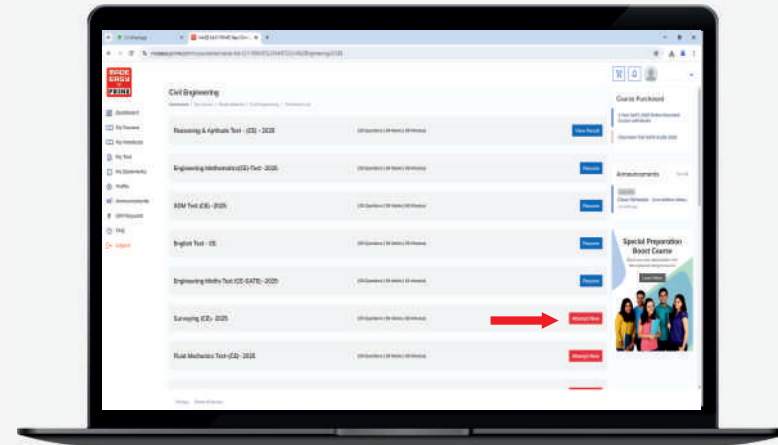

# HOW TO WATCH PDF IN **LAPTOP / PC**

Click on 'My Handouts' to watch PDFs

# HOW TO ATTEMPT TEST IN LAPTOP / PC

Click on 'My Test' to attempt the Test

Click on 'Stream' button

Click on 'Attempt Now' button

Click the check box then click on 'Start Tests'

Start Tests