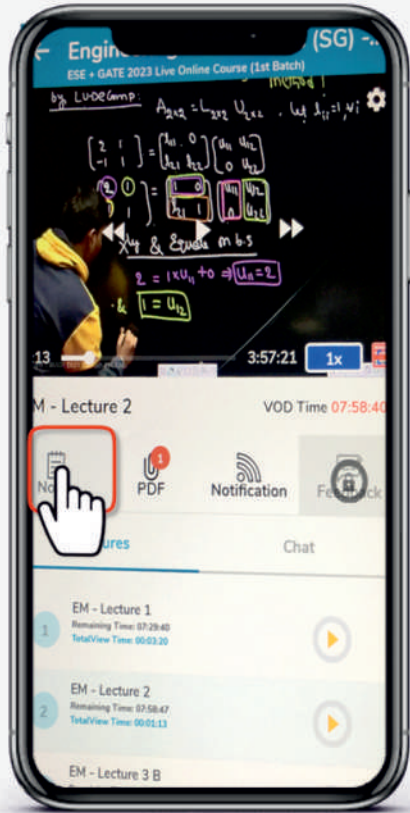

Click on 'Notes'