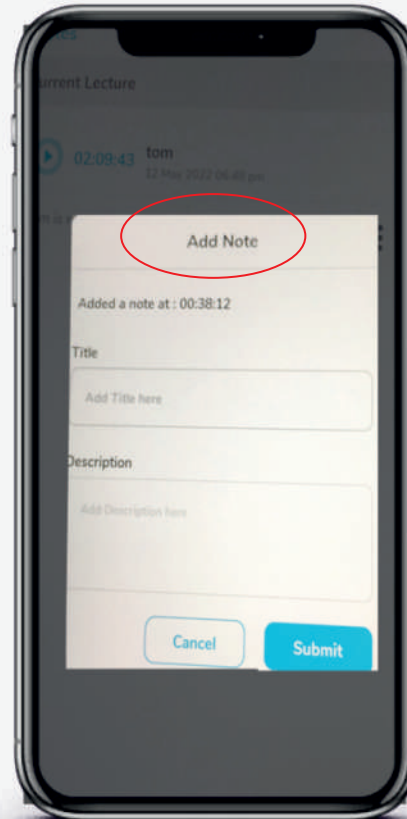

Click on 'Add Notes'