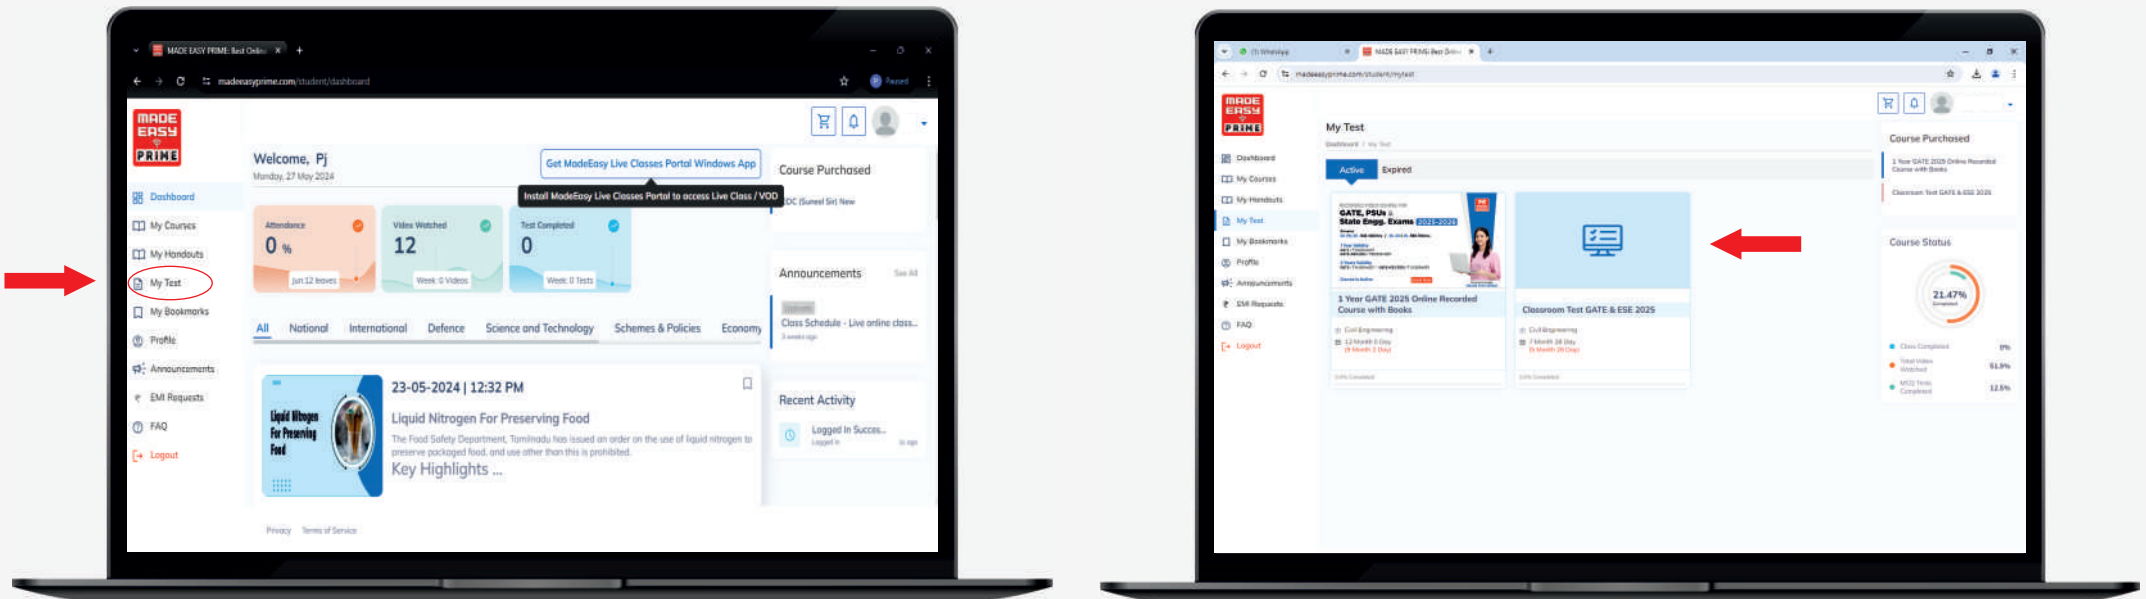

HOW TO ATTEMPT TEST IN LAPTOP / PC

Click on 'My Test' to attempt the Test