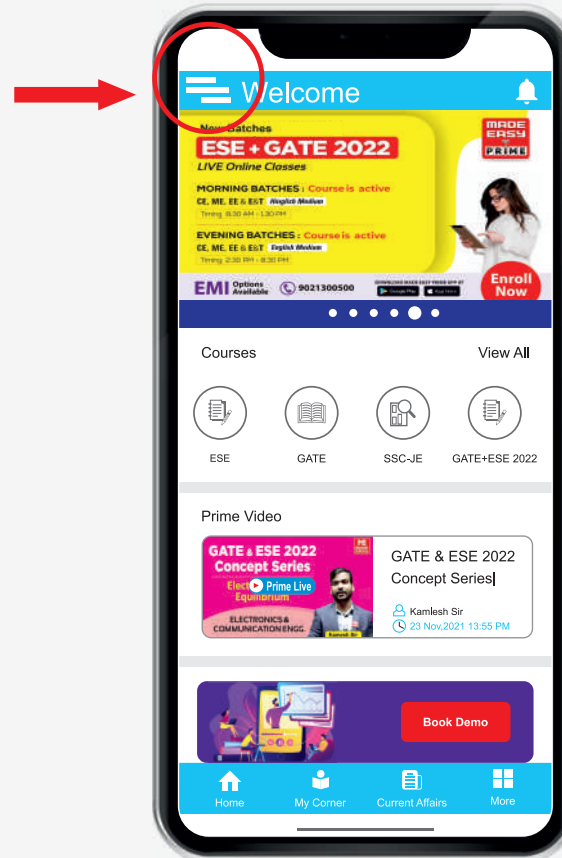

# ENROLL OR PURCHASE ONLINE COURSE

Kindly log in  
with your user ID and  
password

Kindly click on  
any course

choose your batch  
for purchase

Click on 'Buy Now'

Click on 'Proceed'  
to complete the payment

# HOW TO COMPLETE/ UPDATE THE PROFILE MADE EASY App

Kindly login with your user ID and password

After log in on Home Page  
Click on 'Nav icon' as  
shown in circle

On Main Menu  
kindly click on 'Profile'