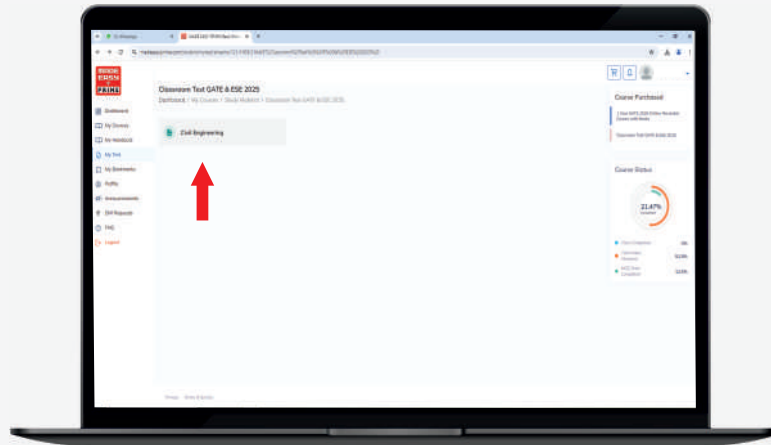

Click on 'Stream' button