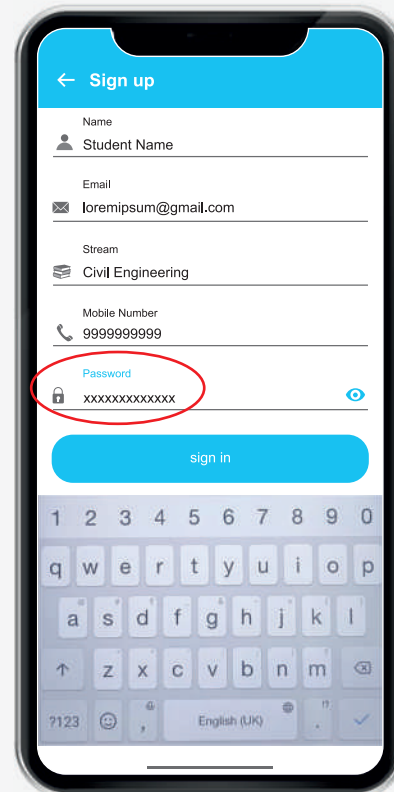

# HOW TO REGISTER FOR MADE EASY App

New user, please click on 'Sign up' Button

Please fill the details

Enter the OTP for confirmation

Kindly open  
www.madeeasyprime.com

Please click 'register' button

Please fill all the details and  
click 'CREATE ACCOUNT' button

# PASSWORD REQUIREMENTS

Password should contain minimum **8 characters**  
atleast **1 uppercase letter**, **1 lowercase letter**,  
**1 number** and **1 special character**