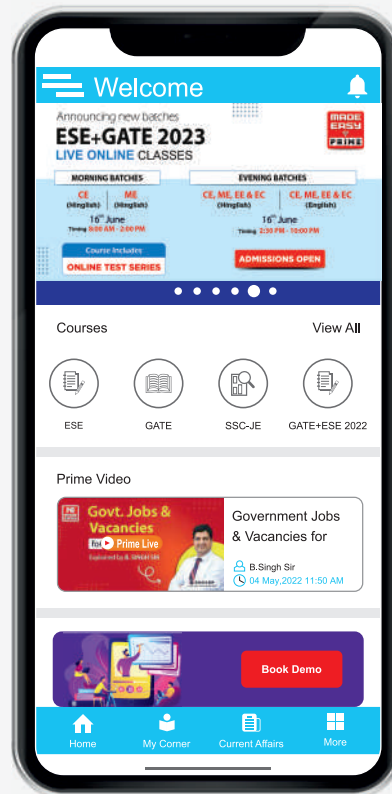

# PAYMENT MODE

EMI

Credit Card

**Debit Card**

Net Banking

UPI

# ENROLL OR PURCHASE ONLINE COURSE

Kindly log in  
with your user ID and  
password

Kindly click on  
any course

choose your batch  
for purchase

Click on 'Buy Now'

Click on 'Proceed'  
to complete the payment

# HOW TO COMPLETE/ UPDATE THE PROFILE MADE EASY App

Kindly login with your user ID and password

After log in on Home Page  
Click on 'Nav icon' as  
shown in circle

On Main Menu  
kindly click on 'Profile'