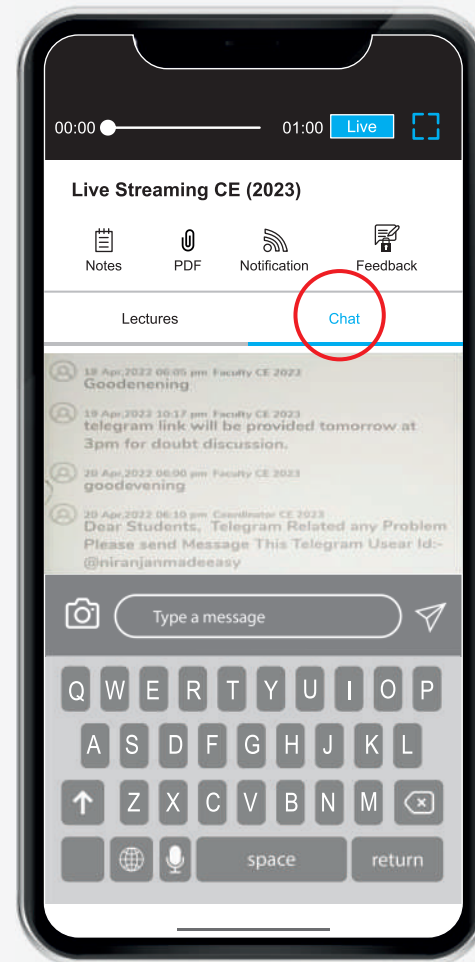

# HOW TO WATCH VIDEO/PDF IN LAPTOP / PC

Enter the Email / Phone and password for your account and verify with OTP to log in to the Student Dashboard:

Click on 'My Course' to watch Videos

# HOW TO WATCH VIDEO WITH LIVE CHAT IN LAPTOP / PC

Click on 'My Course' to watch Video with live chat

Ask doubt /  
query in Live Class