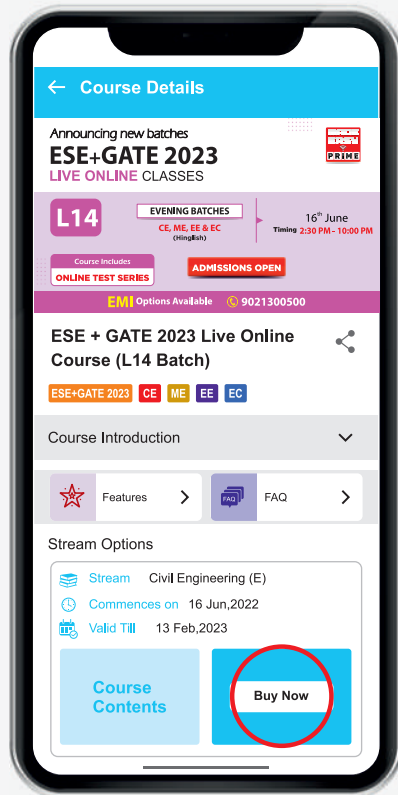

# ENROLL OR PURCHASE ONLINE COURSE

Kindly log in  
with your user ID and  
password

Kindly click on  
any course

choose your batch  
for purchase

Click on 'Buy Now'

Click on 'Proceed'  
to complete the payment

# HOW TO COMPLETE/ UPDATE THE PROFILE MADE EASY App

Kindly login with your user ID and password

After log in on Home Page  
Click on 'Nav icon' as  
shown in circle

On Main Menu  
kindly click on 'Profile'