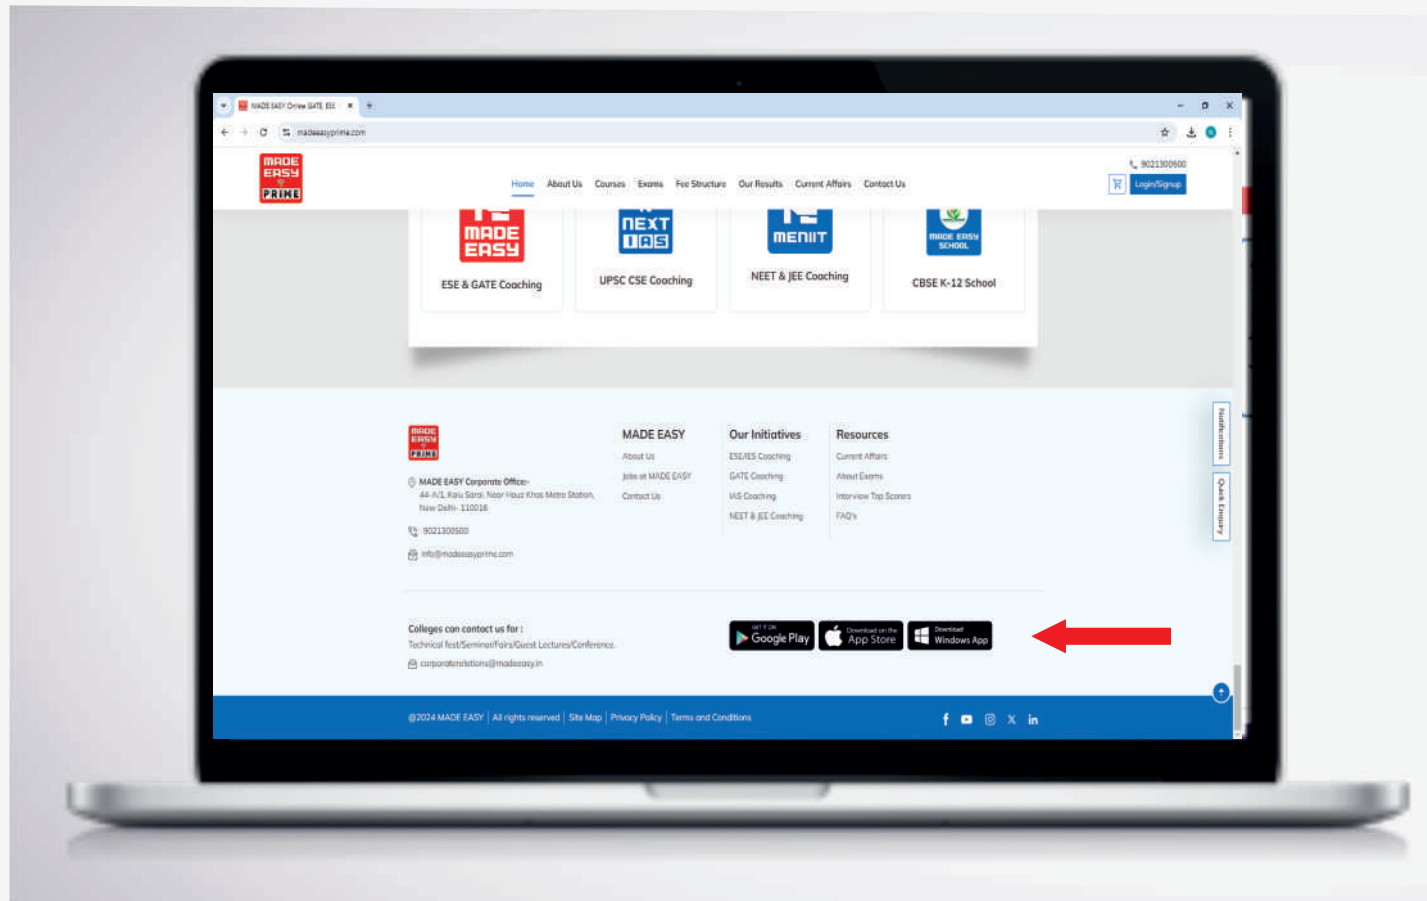

# IN ANDROID

Scan to Download  
**MADE EASY**  
Android App

- ▶ Find the Play Store icon on your Android device
- ▶ Type "MADE EASY App" on search box
- ▶ Click on "Install" button

HOW TO DOWNLOAD

# IN iOS

Scan to Download  
**MADE EASY**  
iOS App

- ▶ Find the App Store icon on your iOS device
- ▶ Type "MADE EASY App" on search box
- ▶ Click on "GET" button

open the website and scroll down to bottom