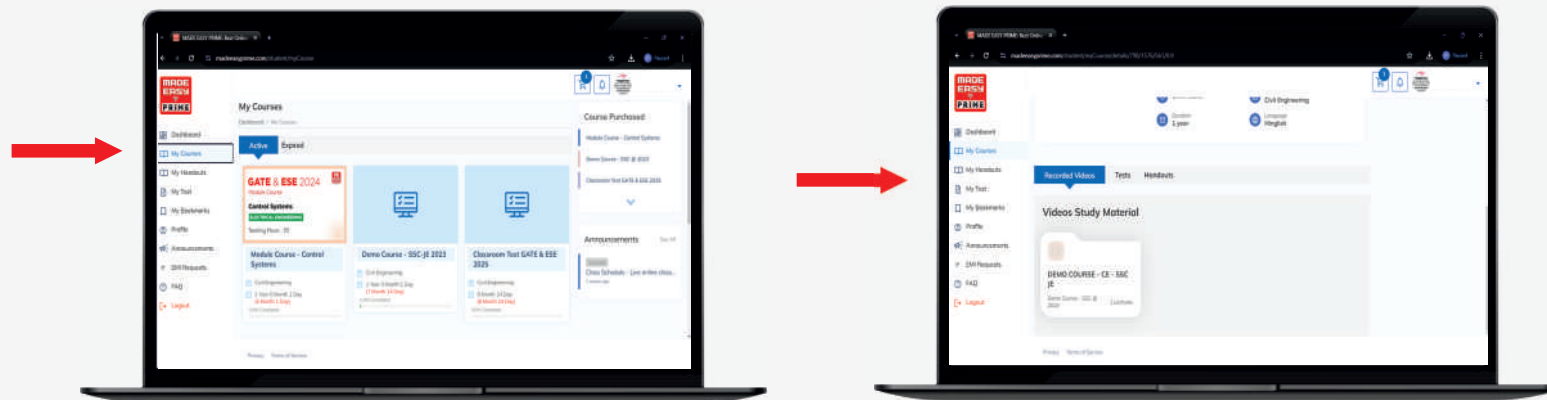

Click on 'My Course' to watch Videos