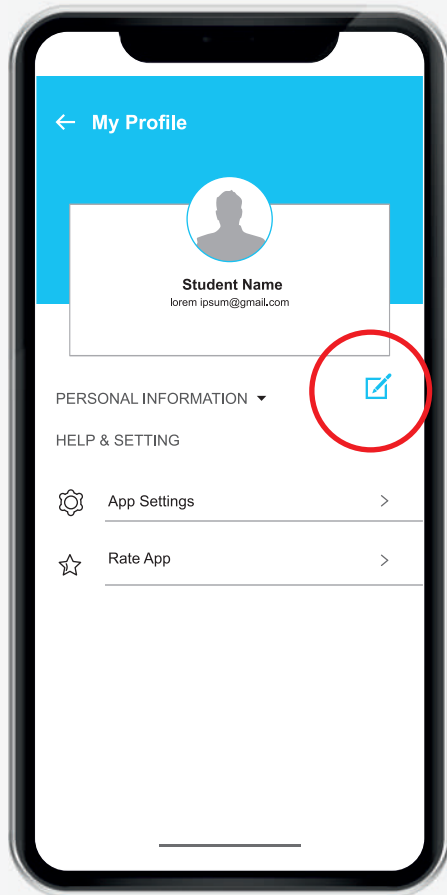

# ENROLL OR PURCHASE ONLINE COURSE

Kindly log in  
with your user ID and  
password

Kindly click on  
any course

choose your batch  
for purchase

Click on 'Buy Now'

Click on 'Proceed'  
to complete the payment

# HOW TO COMPLETE/ UPDATE THE PROFILE MADE EASY App

Kindly login with your user ID and password

After log in on Home Page  
Click on 'Nav icon' as  
shown in circle

On Main Menu  
kindly click on 'Profile'

# EDIT PERSONAL DETAILS IN **MADE EASY** App

Click on edit icon  
to edit personal information

Upload signature image  
in 'jpg' format between  
50-200 kb

Upload ID Proof in  
'jpg' format between  
50-200 kb