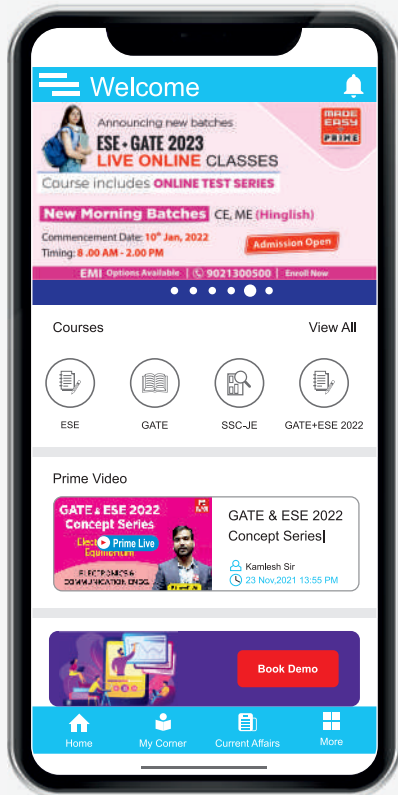

HOW TO

DOWNLOAD ▼

MADE EASY App

App is now available on all the three platforms

e-learning app of **MADE EASY** Best teachers & matchless guidance