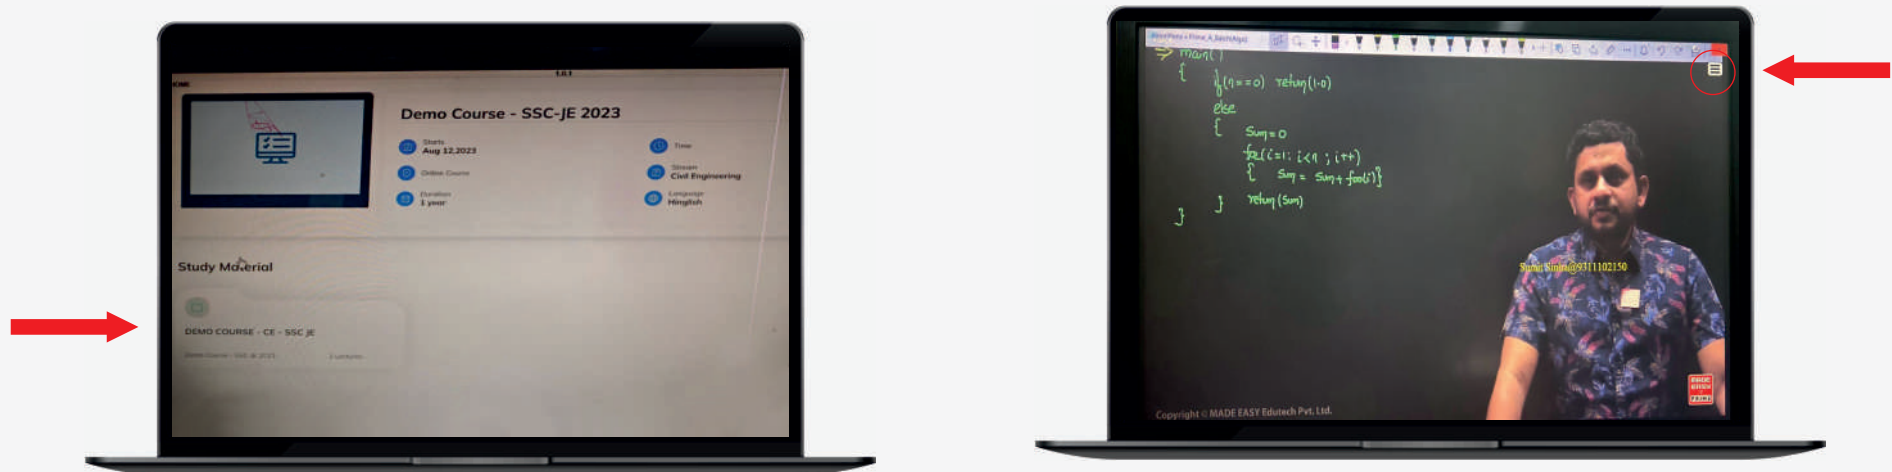

HOW TO WATCH VIDEO WITH LIVE CHAT IN LAPTOP / PC

Click on 'My Course' to watch Video with live chat