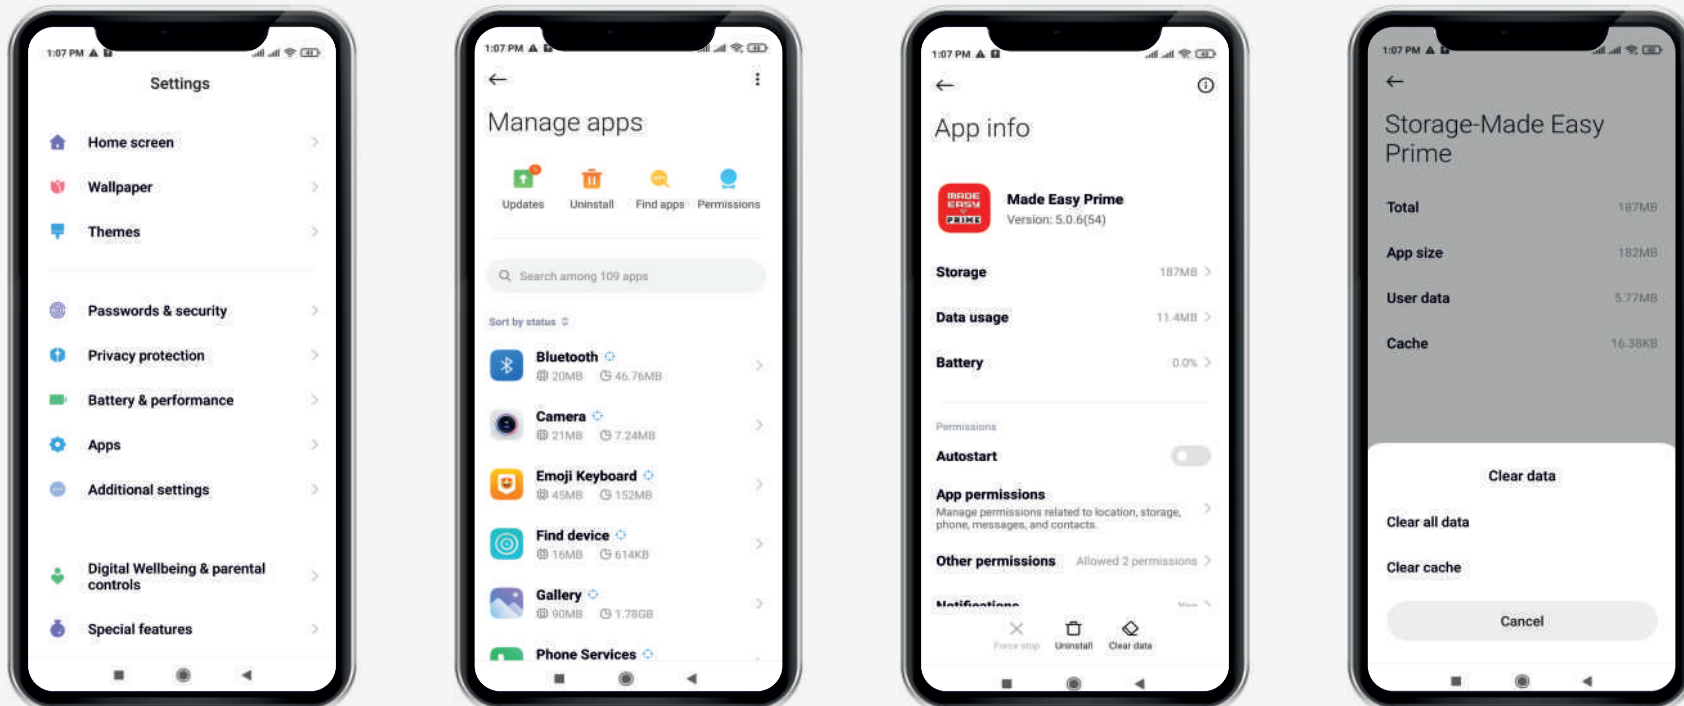

POINTS TO REMEMBER

Q1. Media Player stop working / Chat Box Error in MADE EASY Android App.

Ans. Clear the cache and data of the MADE EASY App