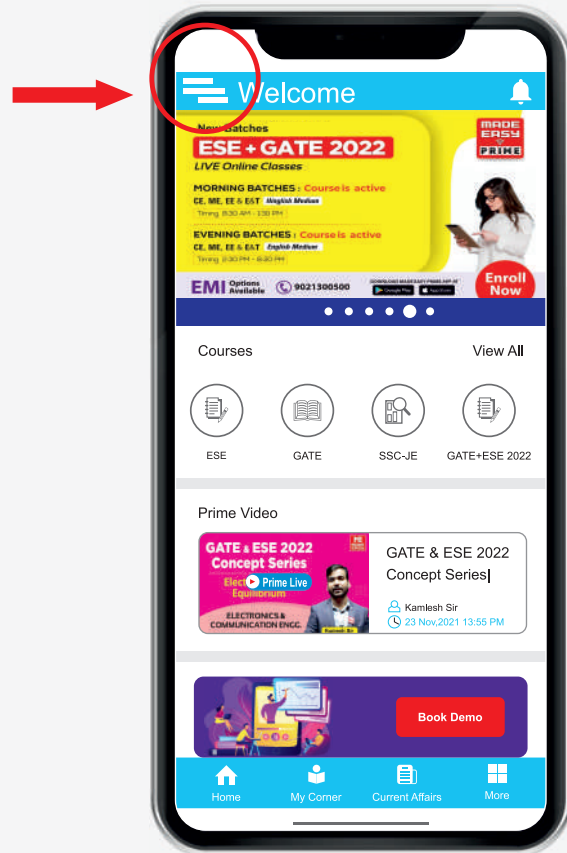

HOW TO ACCESS VIDEO / PDF / TEST IN ANDROID / IOS

After log in on Home Page
Click on 'Nav icon' as
shown in circle