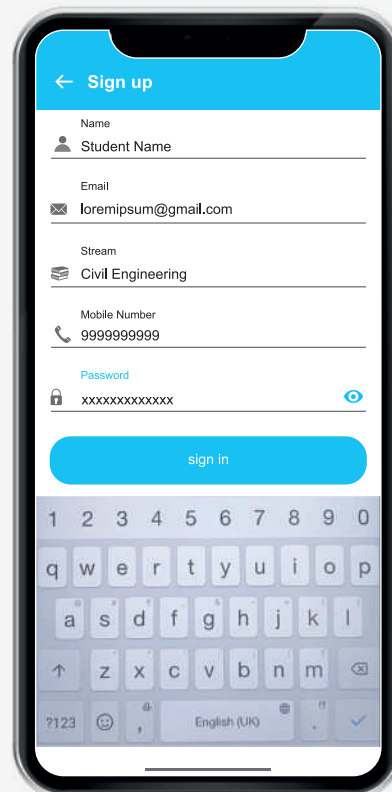

### Operating System

Windows 10 (32 -bit / 64-bit)

Release 2016 (version 1607 or above)

Window 11 (32- bit / 64-bit)

Release 2021 (21H2 or above)

**Maximum screen size 22 inches**

# HOW TO REGISTER FOR MADE EASY App

New user, please click on 'Sign up' Button

Please fill the details

Enter the OTP for confirmation

Kindly open  
www.madeeasyprime.com

Please click 'register' button

Please fill all the details and  
click 'CREATE ACCOUNT' button