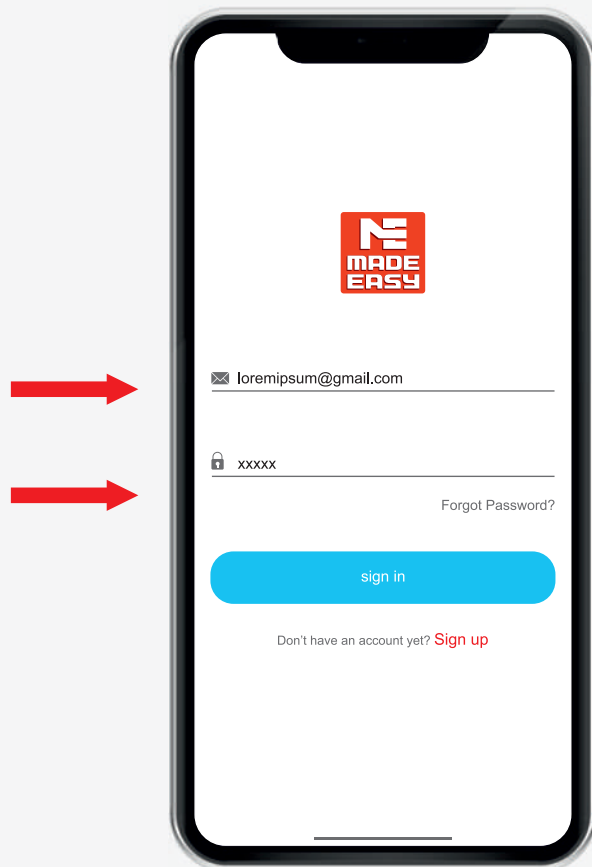

# PAYMENT MODE

EMI

Credit Card

**Debit Card**

Net Banking

UPI

# ENROLL OR PURCHASE ONLINE COURSE

Kindly log in  
with your user ID and  
password

Kindly click on  
any course

choose your batch  
for purchase

Click on 'Buy Now'

Click on 'Proceed'  
to complete the payment

# HOW TO COMPLETE/ UPDATE THE PROFILE MADE EASY App

Kindly login with your user ID and password

After log in on Home Page  
Click on 'Nav icon' as  
shown in circle

On Main Menu  
kindly click on 'Profile'

# EDIT PERSONAL DETAILS IN **MADE EASY** App

Click on edit icon  
to edit personal information

Upload signature image  
in 'jpg' format between  
50-200 kb

Upload ID Proof in  
'jpg' format between  
50-200 kb