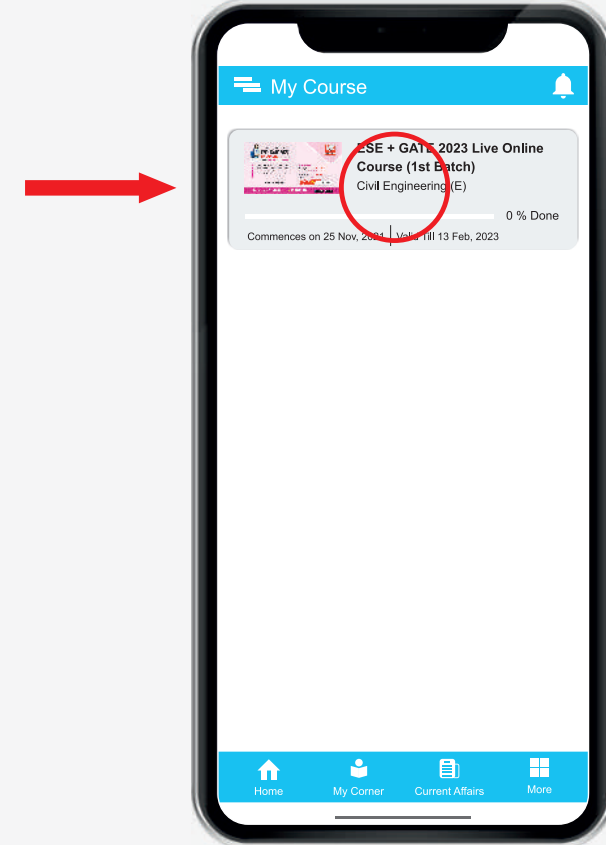

# HOW TO COMPLETE/ UPDATE THE PROFILE MADE EASY App

Kindly login with your user ID and password

After log in on Home Page  
Click on 'Nav icon' as  
shown in circle

On Main Menu  
kindly click on 'Profile'

# EDIT PERSONAL DETAILS IN **MADE EASY** App

Click on edit icon  
to edit personal information

Upload signature image  
in 'jpg' format between  
50-200 kb

Upload ID Proof in  
'jpg' format between  
50-200 kb

Edit all the details  
then click on submit

# HOW TO ACCESS VIDEO / PDF / TEST IN ANDROID / IOS

After log in on Home Page  
Click on 'Nav icon' as  
shown in circle

On Main Menu  
kindly click on 'My Course'

In My Corner Section  
click on my 'Course'