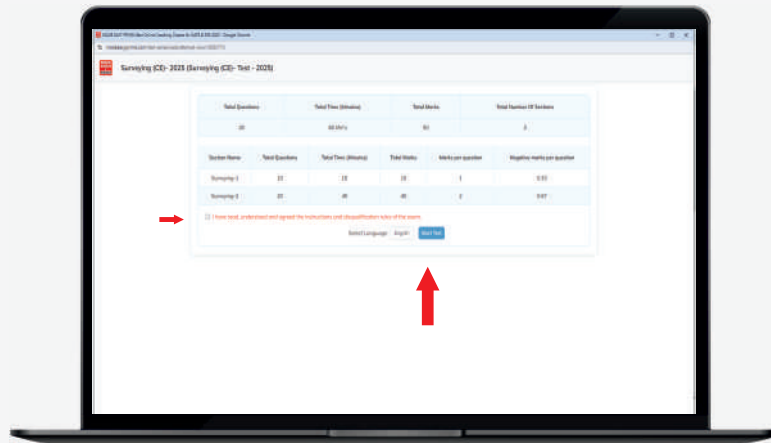

# HOW TO ATTEMPT TEST IN LAPTOP / PC

Click on 'My Test' to attempt the Test

Click on 'Stream' button

Click on 'Attempt Now' button

Click the check box then click on 'Start Tests'

Start Tests