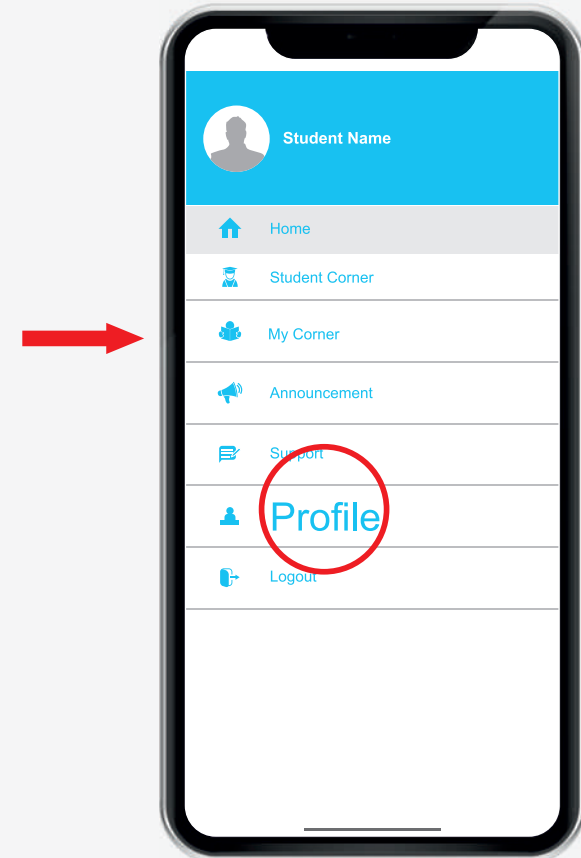

# ENROLL OR PURCHASE ONLINE COURSE

Kindly log in  
with your user ID and  
password

Kindly click on  
any course

choose your batch  
for purchase

Click on 'Buy Now'

Click on 'Proceed'  
to complete the payment

# HOW TO COMPLETE/ UPDATE THE PROFILE MADE EASY App

Kindly login with your user ID and password

After log in on Home Page  
Click on 'Nav icon' as  
shown in circle

On Main Menu  
kindly click on 'Profile'