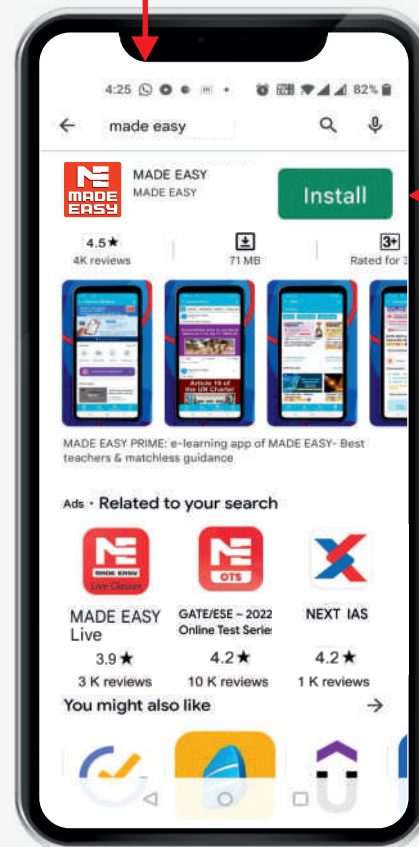

## MADE EASY App

App is now available on all the three platforms

e-learning app of **MADE EASY** Best teachers & matchless guidance

HOW TO DOWNLOAD

# IN ANDROID

Scan to Download  
**MADE EASY**  
Android App

- ▶ Find the Play Store icon on your Android device
- ▶ Type "MADE EASY App" on search box
- ▶ Click on "Install" button

HOW TO DOWNLOAD

# IN iOS

Scan to Download  
**MADE EASY**  
iOS App

- ▶ Find the App Store icon on your iOS device
- ▶ Type "MADE EASY App" on search box
- ▶ Click on "GET" button

open the website and scroll down to bottom