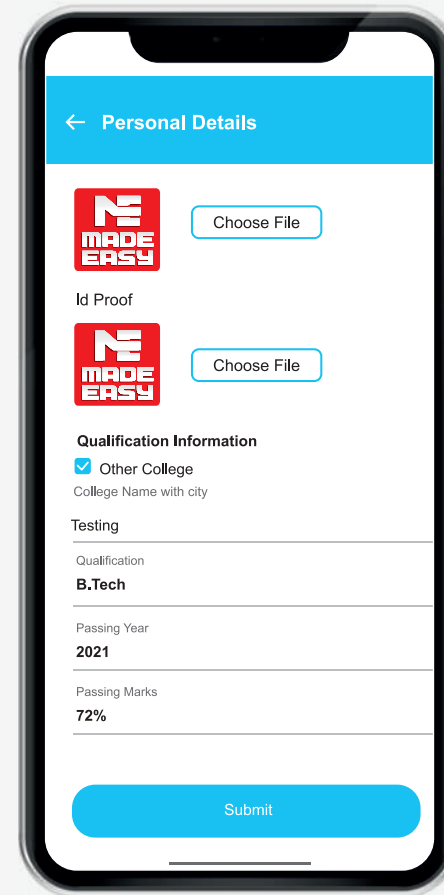

# ENROLL OR PURCHASE ONLINE COURSE

Kindly log in  
with your user ID and  
password

Kindly click on  
any course

choose your batch  
for purchase

Click on 'Buy Now'

Click on 'Proceed'  
to complete the payment

# HOW TO COMPLETE/ UPDATE THE PROFILE MADE EASY App

Kindly login with your user ID and password

After log in on Home Page  
Click on 'Nav icon' as  
shown in circle

On Main Menu  
kindly click on 'Profile'

# EDIT PERSONAL DETAILS IN **MADE EASY** App

Click on edit icon  
to edit personal information

Upload signature image  
in 'jpg' format between  
50-200 kb

Upload ID Proof in  
'jpg' format between  
50-200 kb