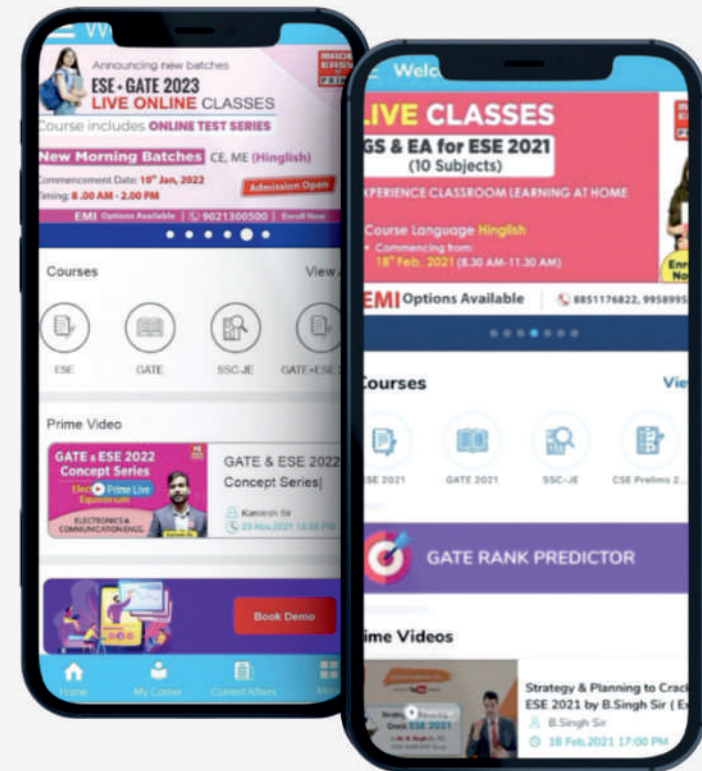

HOW TO BOOKMARK IMPORTANT TOPICS IN VIDEOS AND WATCH IT AGAIN?

In Android / iOS

**Click on the notes tab under the video, then click on add note.
Add your relevant title and notes to bookmark the Video.
To watch the bookmark video, click on the notes and
click on the title the video will start from the bookmark.**