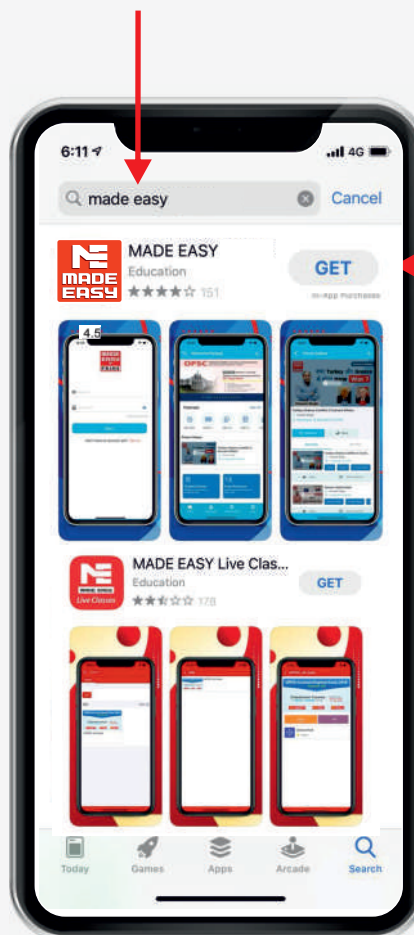

## MADE EASY App

App is now available on all the three platforms

e-learning app of **MADE EASY** Best teachers & matchless guidance

HOW TO DOWNLOAD

# IN ANDROID

Scan to Download  
**MADE EASY**  
Android App

- ▶ Find the Play Store icon on your Android device
- ▶ Type "MADE EASY App" on search box
- ▶ Click on "Install" button

HOW TO DOWNLOAD

# IN iOS

Scan to Download  
**MADE EASY**  
iOS App

- ▶ Find the App Store icon on your iOS device
- ▶ Type "MADE EASY App" on search box
- ▶ Click on "GET" button

open the website and scroll down to bottom

**Please Note :**

**You can't access MADE EASY online classes on Apple Macbook Laptop & desktop as there is no VERSION of the App is available.**

Please Visit the MADE EASY PRIME Website on **Google Chrome**, and go to Student Login (on top right corner). Then click "Get MADE EASY Live Classes Portal Windows App": :