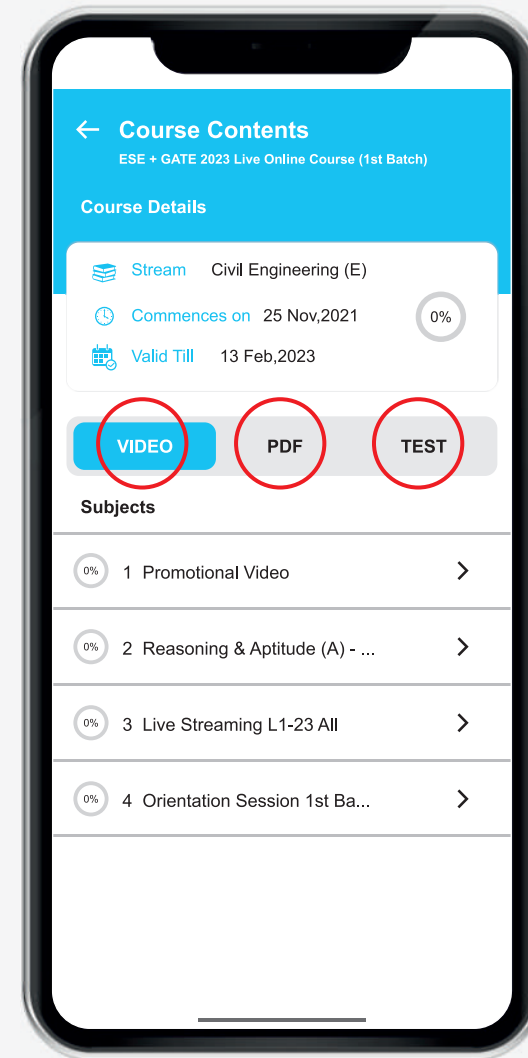

# HOW TO ACCESS VIDEO / PDF / TEST IN ANDROID / IOS

After log in on Home Page  
Click on 'Nav icon' as  
shown in circle

On Main Menu  
kindly click on 'My Course'

In My Corner Section  
click on my 'Course'

In Course Details  
kindly click on 'Course Content'

In Course Content  
you can view **Videos, PDFs**  
& attempt **Tests**