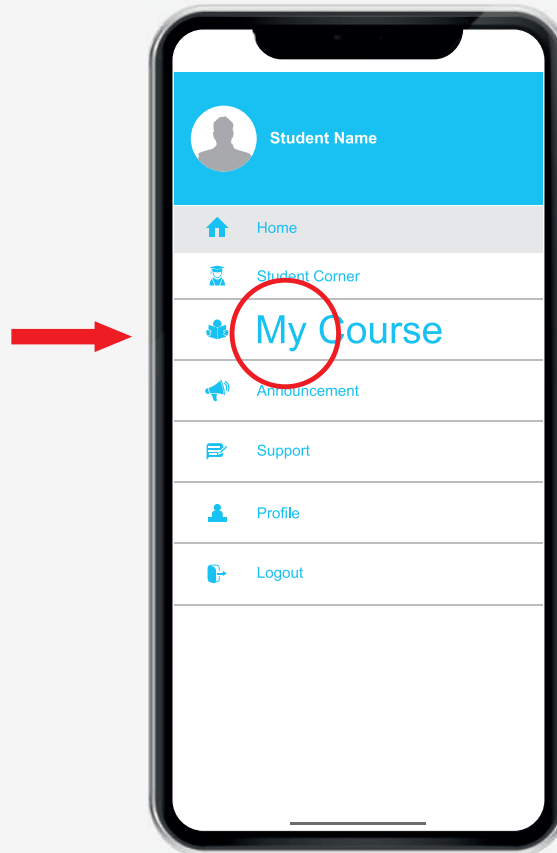

On Main Menu
kindly click on 'My Course'