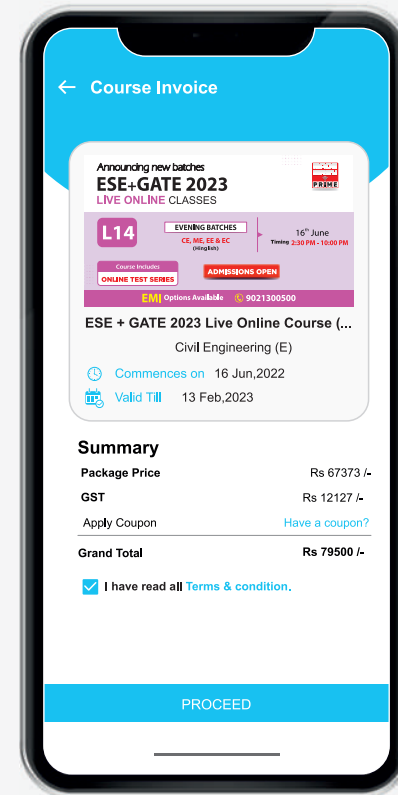

# PAYMENT MODE

EMI

Credit Card

**Debit Card**

Net Banking

UPI

# ENROLL OR PURCHASE ONLINE COURSE

Kindly log in  
with your user ID and  
password

Kindly click on  
any course

choose your batch  
for purchase

Click on 'Buy Now'

Click on 'Proceed'  
to complete the payment

# HOW TO COMPLETE/ UPDATE THE PROFILE MADE EASY App

Kindly login with your user ID and password

After log in on Home Page  
Click on 'Nav icon' as  
shown in circle

On Main Menu  
kindly click on 'Profile'

# EDIT PERSONAL DETAILS IN **MADE EASY** App

Click on edit icon  
to edit personal information

Upload signature image  
in 'jpg' format between  
50-200 kb

Upload ID Proof in  
'jpg' format between  
50-200 kb