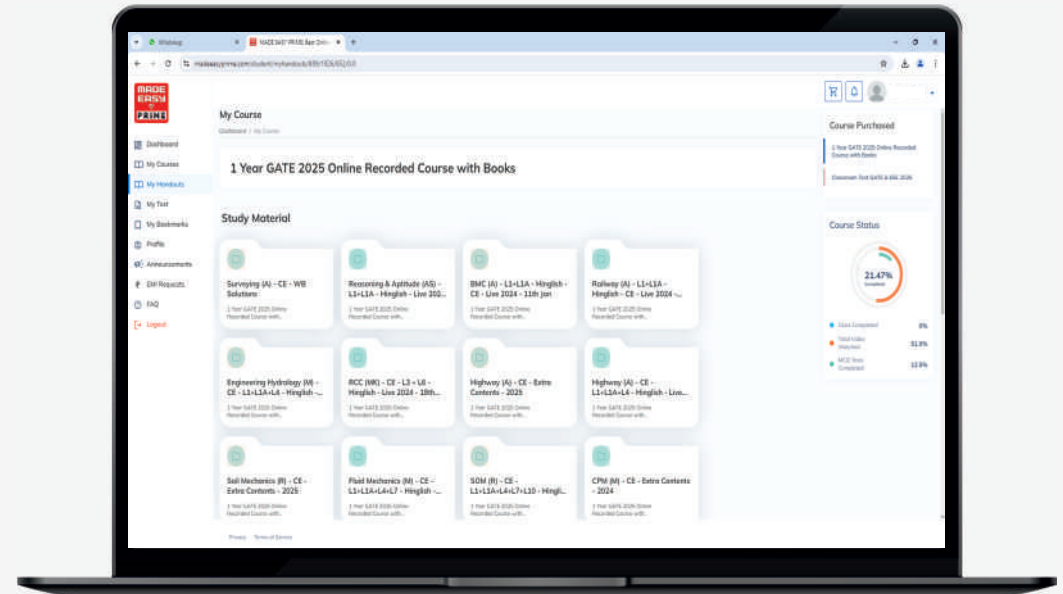

HOW TO WATCH PDF IN **LAPTOP / PC**

Click on 'My Handouts' to watch PDFs