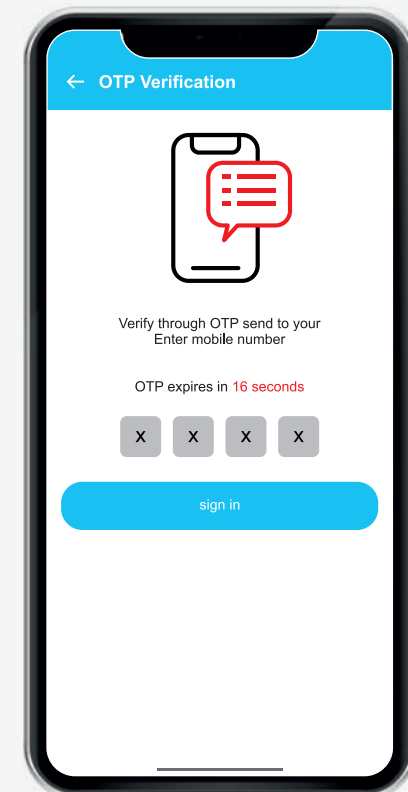

### Operating System

Windows 10 (32 -bit / 64-bit)

Release 2016 (version 1607 or above)

Window 11 (32- bit / 64-bit)

Release 2021 (21H2 or above)

**Maximum screen size 22 inches**

# HOW TO REGISTER FOR MADE EASY App

New user, please click on 'Sign up' Button

Please fill the details

Enter the OTP for confirmation

Kindly open  
www.madeeasyprime.com

Please click 'register' button

Please fill all the details and  
click 'CREATE ACCOUNT' button